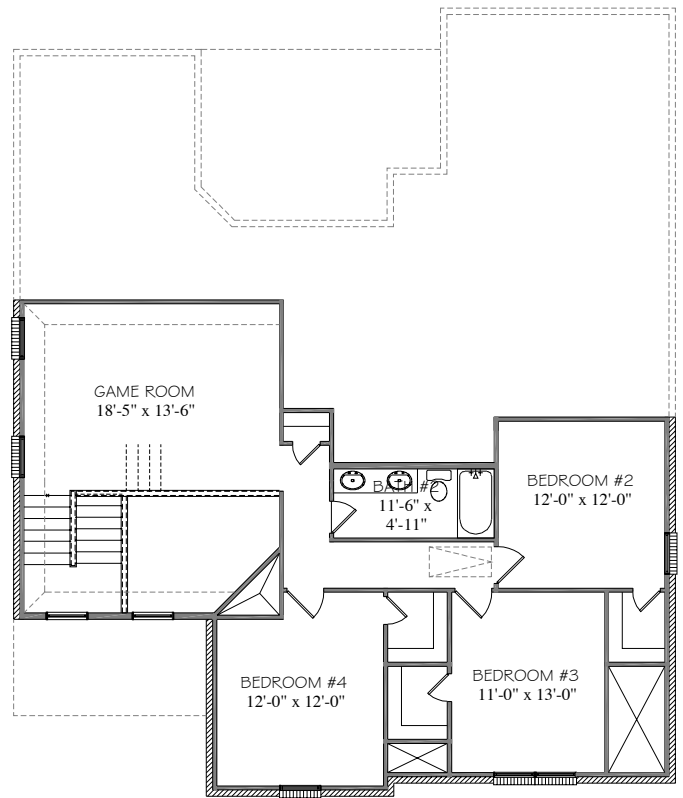

CRESCENT BUILDERS

www.builtbycrescent.com

**THE DESTIN
2842 SQUARE FEET***

ELEVATION "A"

7-26-21

2020 **CRESCENT BUILDERS** All Rights Reserved. No portion of this material may be reproduced in any form or by any means, including photocopying, without the express written permission of the **CRESCENT BUILDERS** Company. The **CRESCENT BUILDERS** Company will vigorously prosecute any unauthorized use of this material. **CRESCENT BUILDERS** reserves the right to alter square footage, room measurements or exterior elevations.

CRESCENT BUILDERS

www.builtbycrescent.com

THE DESTIN 2842 SQUARE FEET*

FIRST FLOOR PLAN

SECOND FLOOR PLAN

7-26-21

2020 **CRESCENT BUILDERS** All Rights Reserved. No portion of this material may be reproduced in any form or by any means, including photocopying, without the express written permission of the **CRESCENT BUILDERS** Company. The **CRESCENT BUILDERS** Company will vigorously prosecute any unauthorized use of this material. **CRESCENT BUILDERS** reserves the right to alter square footage, room measurements or exterior elevations.