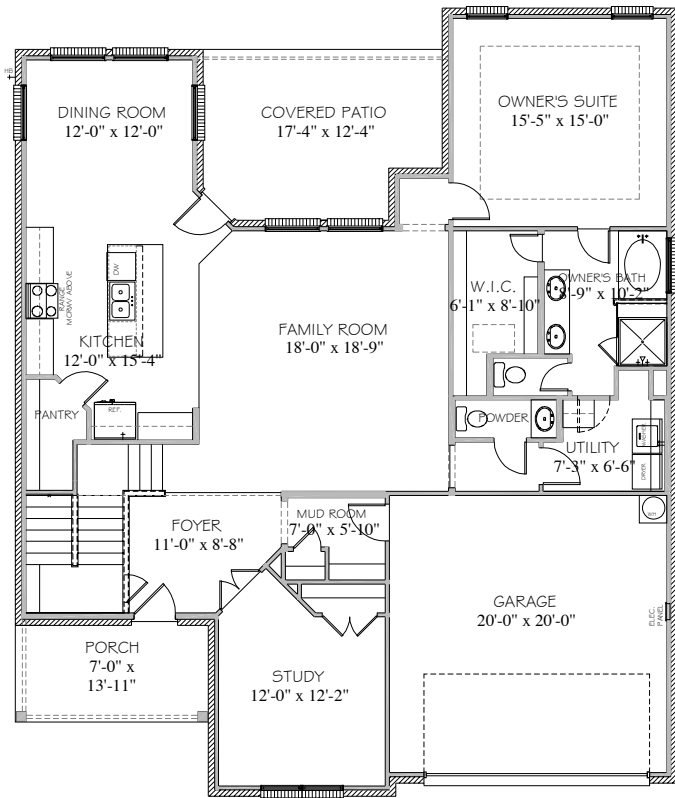

CRESCENT BUILDERS

www.builtbycrescent.com

**THE DESTIN
2842 SQUARE FEET***

ELEVATION "A"

7-26-21

2020 **CRESCENT BUILDERS** All Rights Reserved. No portion of this material may be reproduced in any form or by any means, including photocopying, without the express written permission of the **CRESCENT BUILDERS** Company. The **CRESCENT BUILDERS** Company will vigorously prosecute any unauthorized use of this material. **CRESCENT BUILDERS** reserves the right to alter square footage, room measurements or exterior elevations.

CRESCENT BUILDERS

www.builtbycrescent.com

THE DESTIN 2842 SQUARE FEET*

FIRST FLOOR PLAN

SECOND FLOOR PLAN

7-26-21

2020 **CRESCENT BUILDERS** All Rights Reserved. No portion of this material may be reproduced in any form or by any means, including photocopying, without the express written permission of the **CRESCENT BUILDERS** Company. The **CRESCENT BUILDERS** Company will vigorously prosecute any unauthorized use of this material. **CRESCENT BUILDERS** reserves the right to alter square footage, room measurements or exterior elevations.