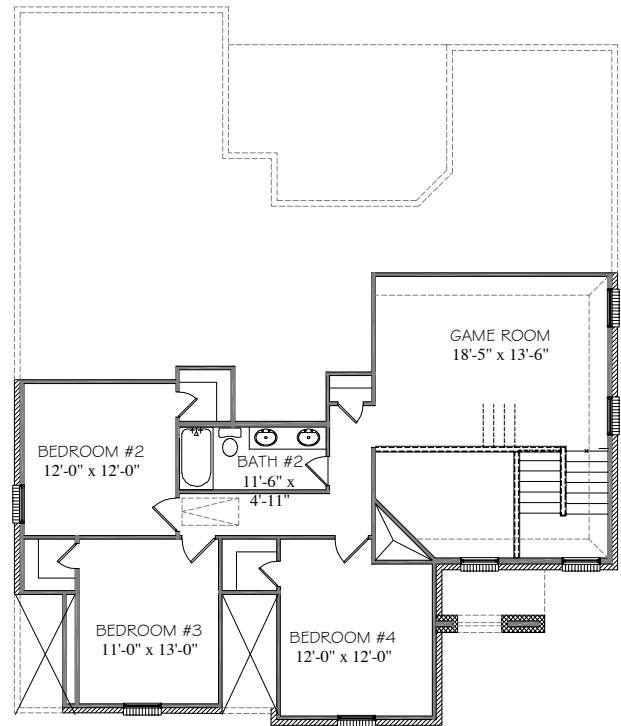

CRESCENT BUILDERS

www.builtbycrescent.com

THE DESTIN 2828 SQUARE FEET*

FIRST FLOOR PLAN

SECOND FLOOR PLAN

9-15-20

2020 **CRESCENT BUILDERS** All Rights Reserved. No portion of this material may be reproduced in any form or by any means, including photocopying, without the express written permission of the **CRESCENT BUILDERS** Company. The **CRESCENT BUILDERS** Company will vigorously prosecute any unauthorized use of this material. **CRESCENT BUILDERS** reserves the right to alter square footage, room measurements or exterior elevations.

CRESCENT BUILDERS

www.builtbycrescent.com

THE DESTIN
2828 SQUARE FEET*

ELEVATION "B"

9-15-20

2020 **CRESCENT BUILDERS** All Rights Reserved. No portion of this material may be reproduced in any form or by any means, including photocopying, without the express written permission of the **CRESCENT BUILDERS** Company. The **CRESCENT BUILDERS** Company will vigorously prosecute any unauthorized use of this material. **CRESCENT BUILDERS** reserves the right to alter square footage, room measurements or exterior elevations.