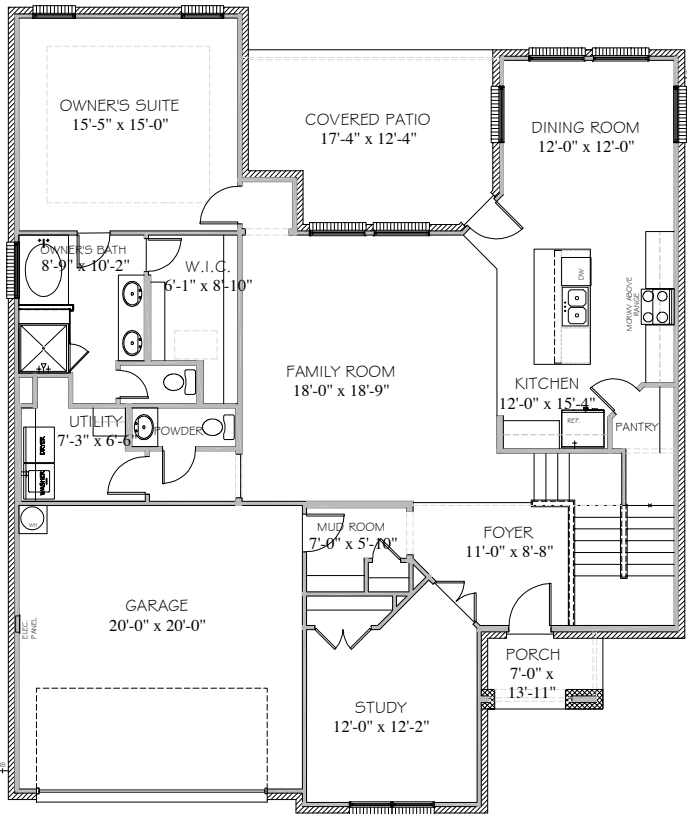

CRESCENT BUILDERS

www.builtbycrescent.com

THE DESTIN 2828 SQUARE FEET*

FIRST FLOOR PLAN

SECOND FLOOR PLAN

9-15-20

2020 **CRESCENT BUILDERS** All Rights Reserved. No portion of this material may be reproduced in any form or by any means, including photocopying, without the express written permission of the **CRESCENT BUILDERS** Company. The **CRESCENT BUILDERS** Company will vigorously prosecute any unauthorized use of this material. **CRESCENT BUILDERS** reserves the right to alter square footage, room measurements or exterior elevations.

CRESCENT BUILDERS

www.builtbycrescent.com

THE DESTIN
2828 SQUARE FEET*

ELEVATION "B"

9-15-20

2020 **CRESCENT BUILDERS** All Rights Reserved. No portion of this material may be reproduced in any form or by any means, including photocopying, without the express written permission of the **CRESCENT BUILDERS** Company. The **CRESCENT BUILDERS** Company will vigorously prosecute any unauthorized use of this material. **CRESCENT BUILDERS** reserves the right to alter square footage, room measurements or exterior elevations.