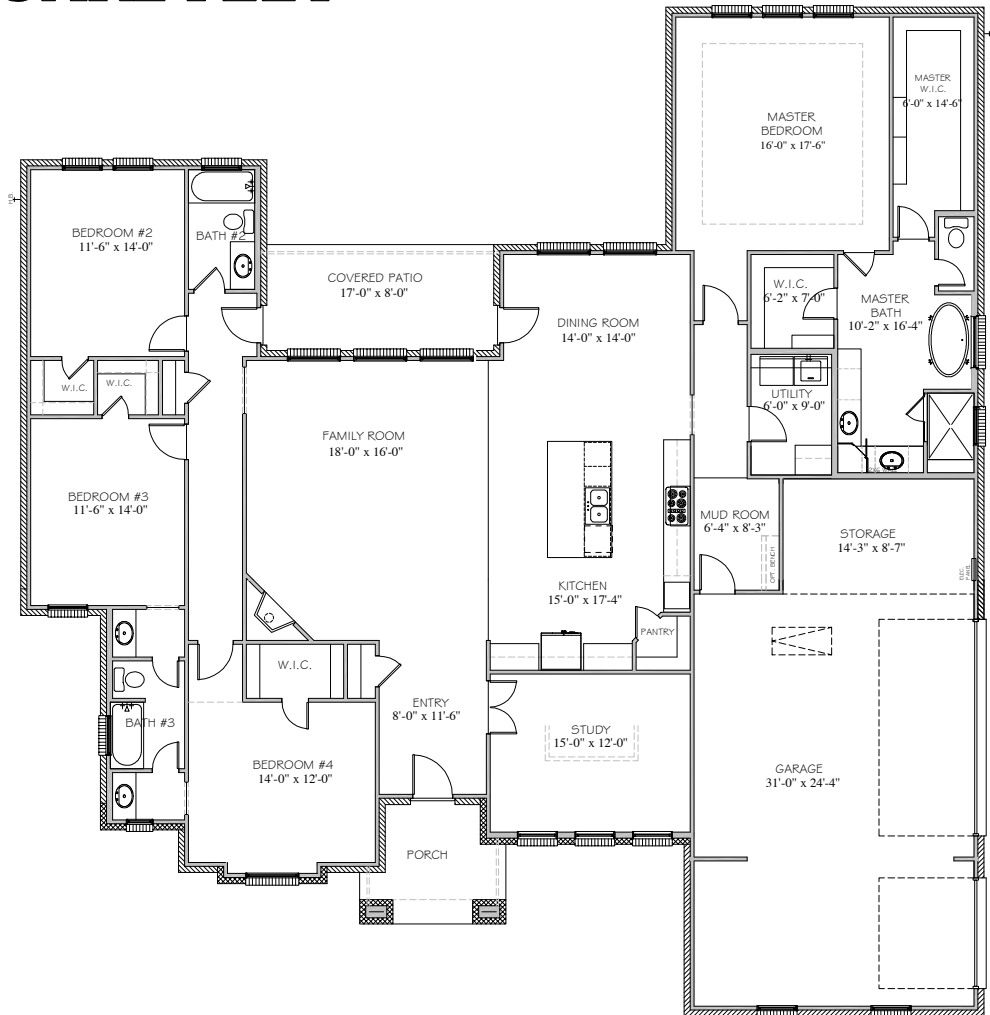

CRESCENT BUILDERS

www.builtbycrescent.com

THE MONTEREY 3057 SQUARE FEET*

6-29-20

2016 **CRESCENT BUILDERS** All Rights Reserved. No portion of this material may be reproduced in any form or by any means, including photocopying, without the express written permission of the **CRESCENT BUILDERS** Company. The **CRESCENT BUILDERS** Company will vigorously prosecute any unauthorized use of this material. **CRESCENT BUILDERS** reserves the right to alter square footage, room measurements or exterior elevations.