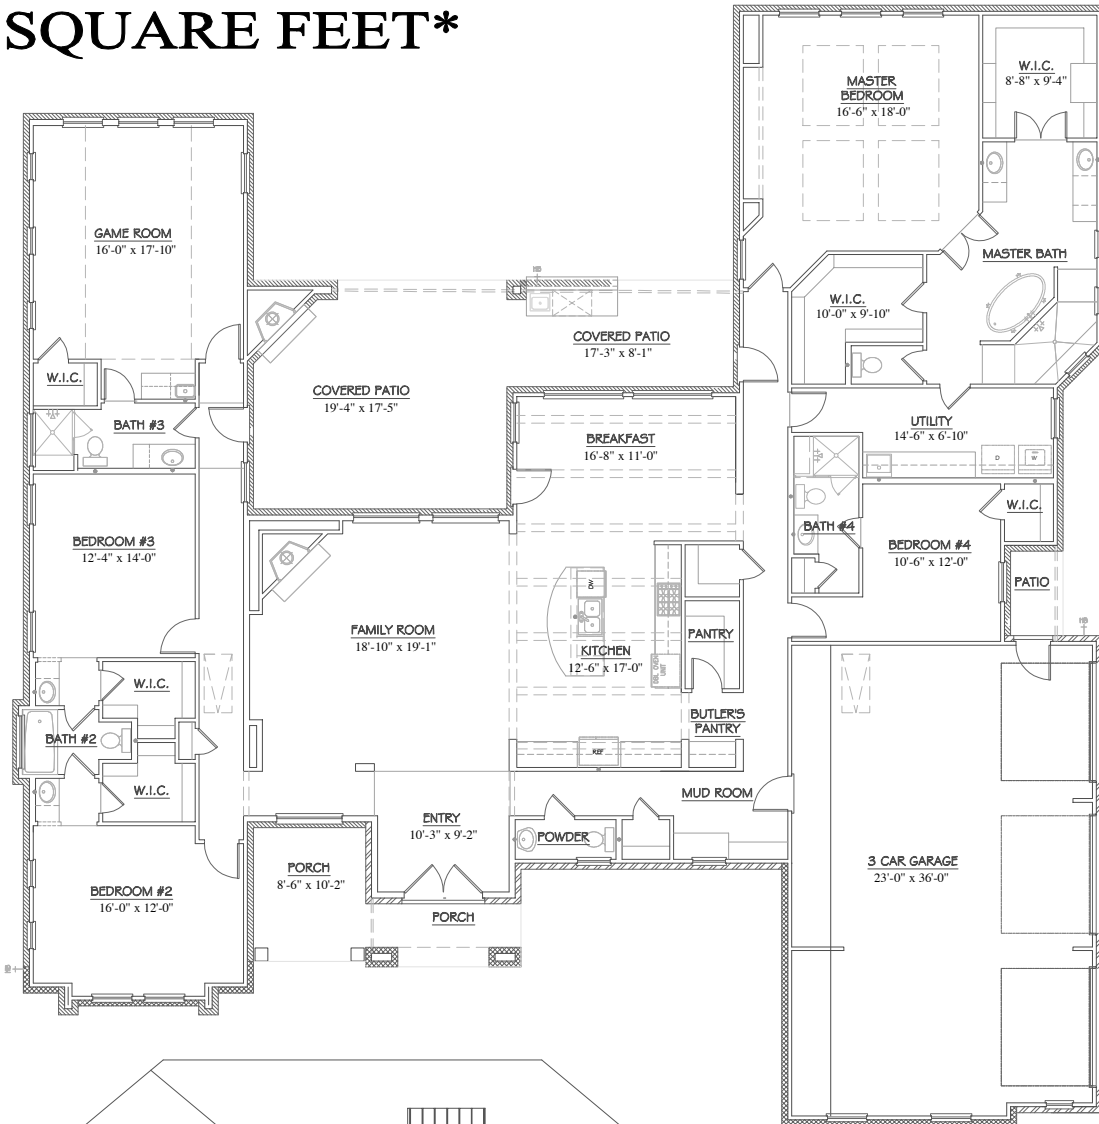

CRESCENT BUILDERS

www.builtbycrescent.com

THE VALENCIA 3764 SQUARE FEET*

ELEVATION "A"

12-16-16

EQUAL HOUSING
OPPORTUNITY

2016 **CRESCENT BUILDERS** All Rights Reserved. No portion of this material may be reproduced in any form or by any means, including photocopying, without the express written permission of the **CRESCENT BUILDERS** Company. The **CRESCENT BUILDERS** Company will vigorously prosecute any unauthorized use of this material. **CRESCENT BUILDERS** reserves the right to alter square footage, room measurements or exterior elevations.