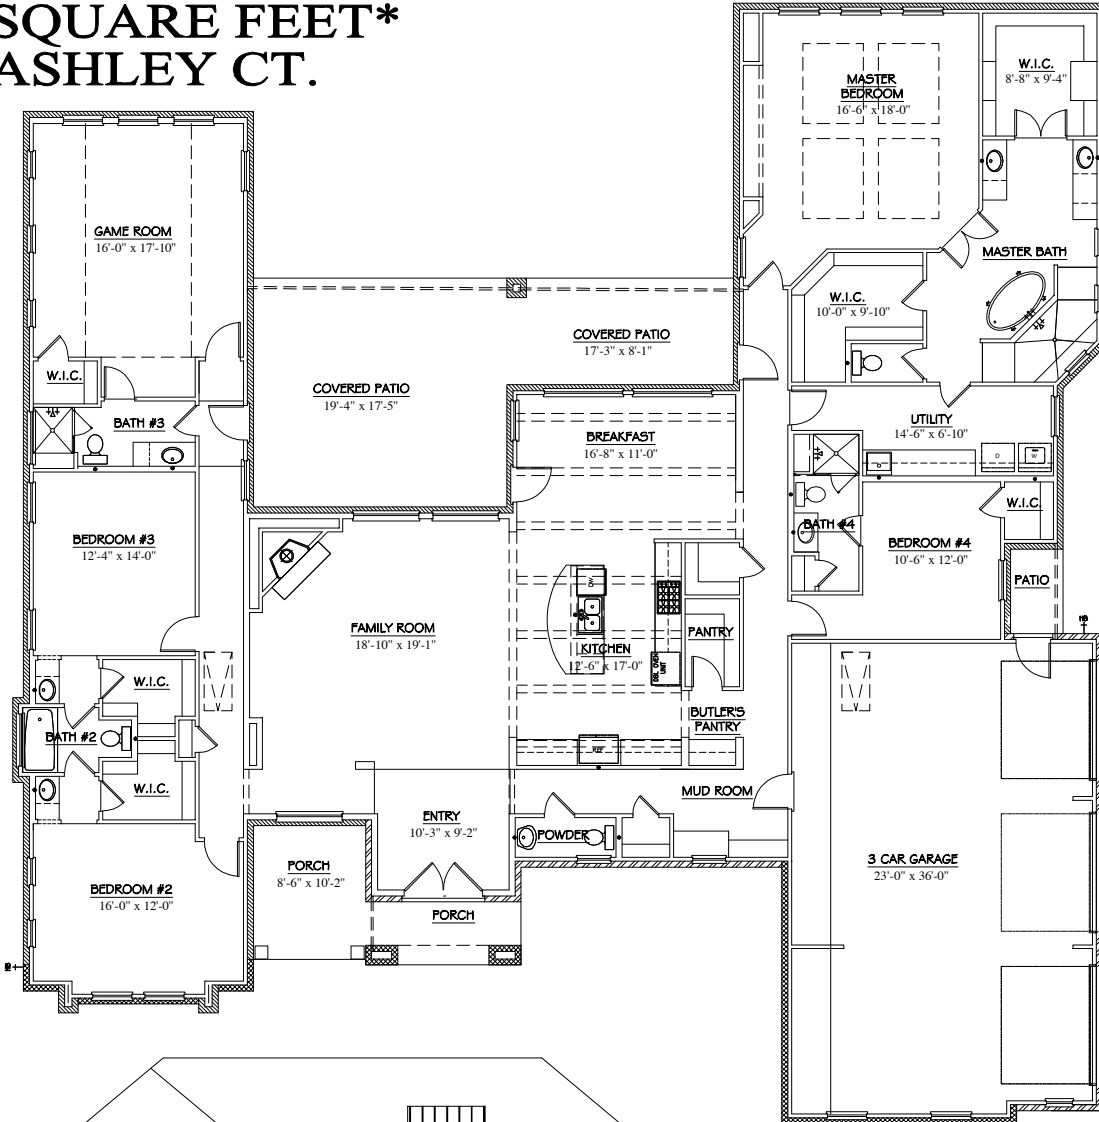

CRESCENT BUILDERS

www.builtbycrescent.com

THE VALENCIA 3764 SQUARE FEET* 1500 ASHLEY CT.

ELEVATION "A"

5-9-17

EQUAL HOUSING
OPPORTUNITY

2016 **CRESCENT BUILDERS** All Rights Reserved. No portion of this material may be reproduced in any form or by any means, including photocopying, without the express written permission of the **CRESCENT BUILDERS** Company. The **CRESCENT BUILDERS** Company will vigorously prosecute any unauthorized use of this material. **CRESCENT BUILDERS** reserves the right to alter square footage, room measurements or exterior elevations.